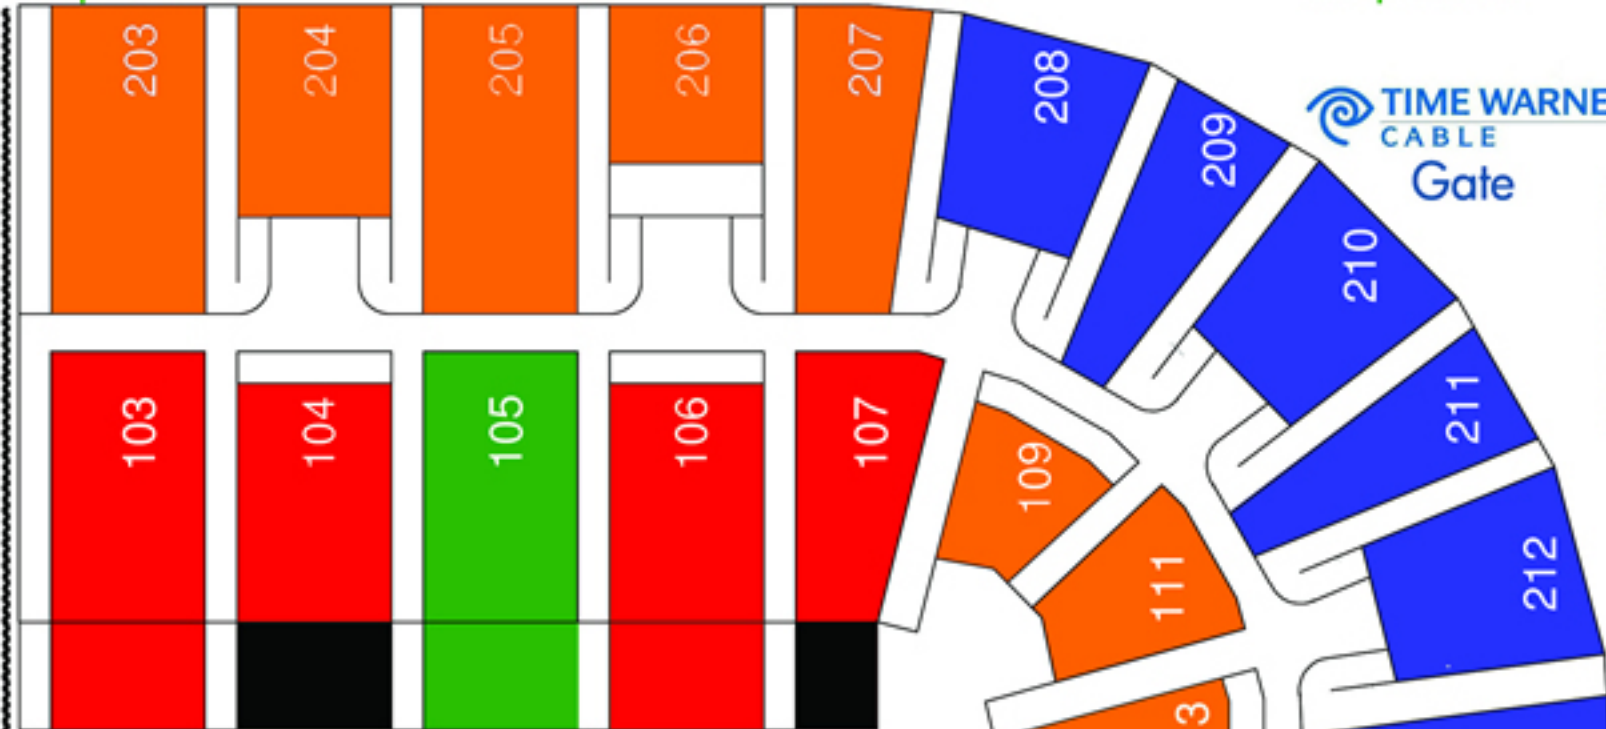

Prospect Ave

North East Ticket Office

Prospect Ave

East 18th Street

East 21st Street

KidZone

Courtside Suite

East 18th Street

East 21st Street

Gate C

Gate B

Carnegie Ave

Carnegie Ave