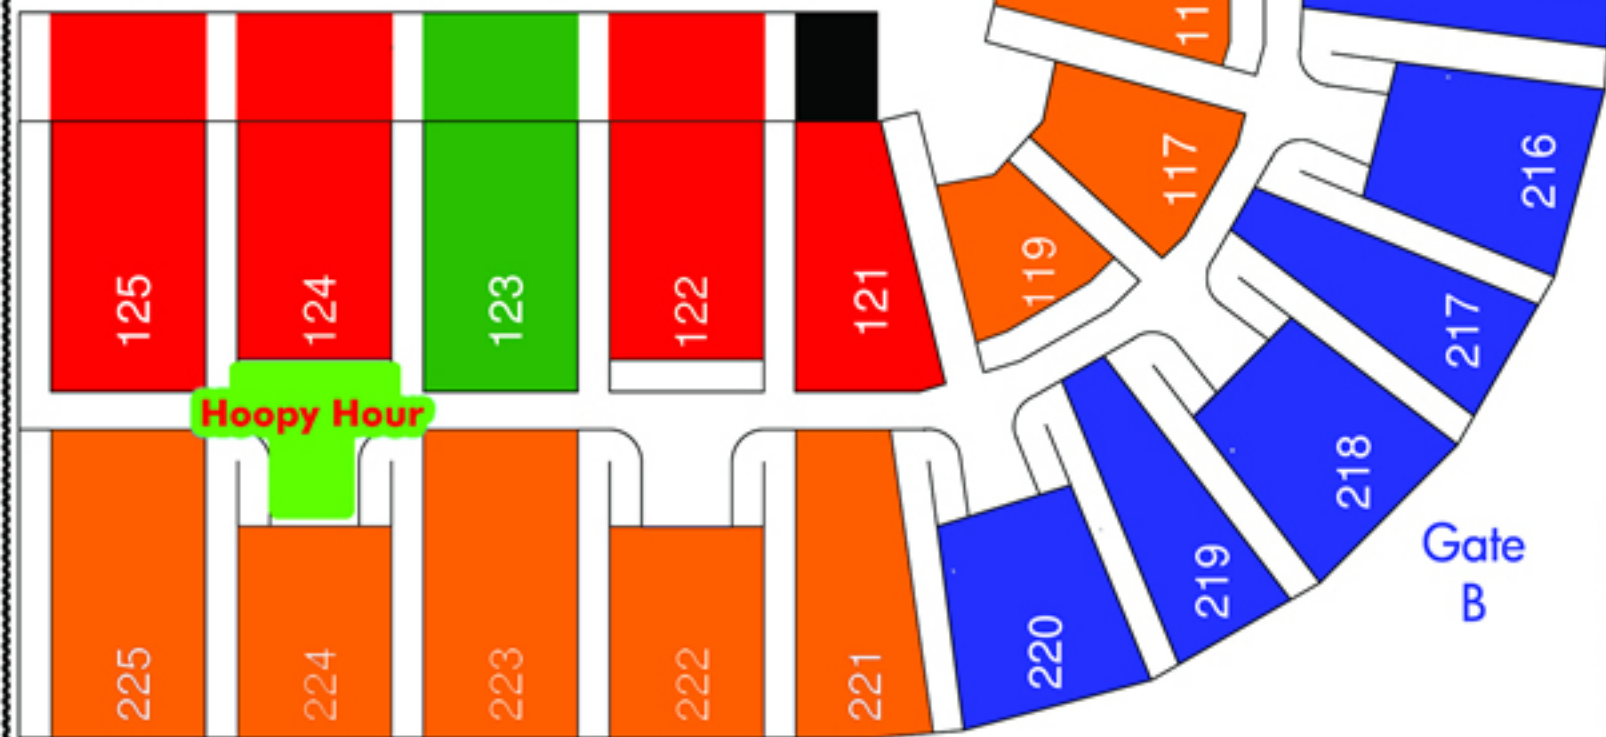

Prospect Ave

North East Ticket Office

Prospect Ave

East 18th Street

East 21st Street

KidZone

Courtside Suite

East 18th Street

East 21st Street

Gate C

Gate B

Carnegie Ave

Carnegie Ave